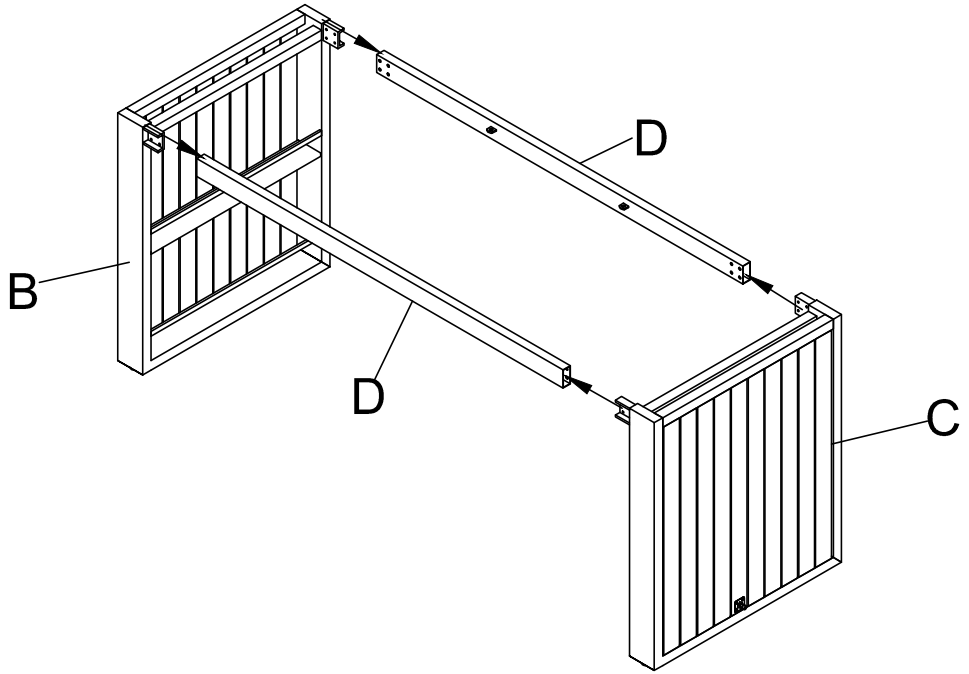

Assembly Instructions

A 1 PC	B 1 PC	C 1 PC	D 2 PCS	E 1 PC	F 1 PC
G 1 PC	H 1 PC	I 1/4x10mm 4PCS	J 1/4x20mm 16PCS	K 1/4x55mm 4PCS	L M8x16mm 16PCS
M Ø6*Ø18mm 20PCS	N Ø8*Ø20mm 16PCS	O 4mm 1 PC	P 5mm 1 PC	Q 19mm 1 PC	

STEP 1