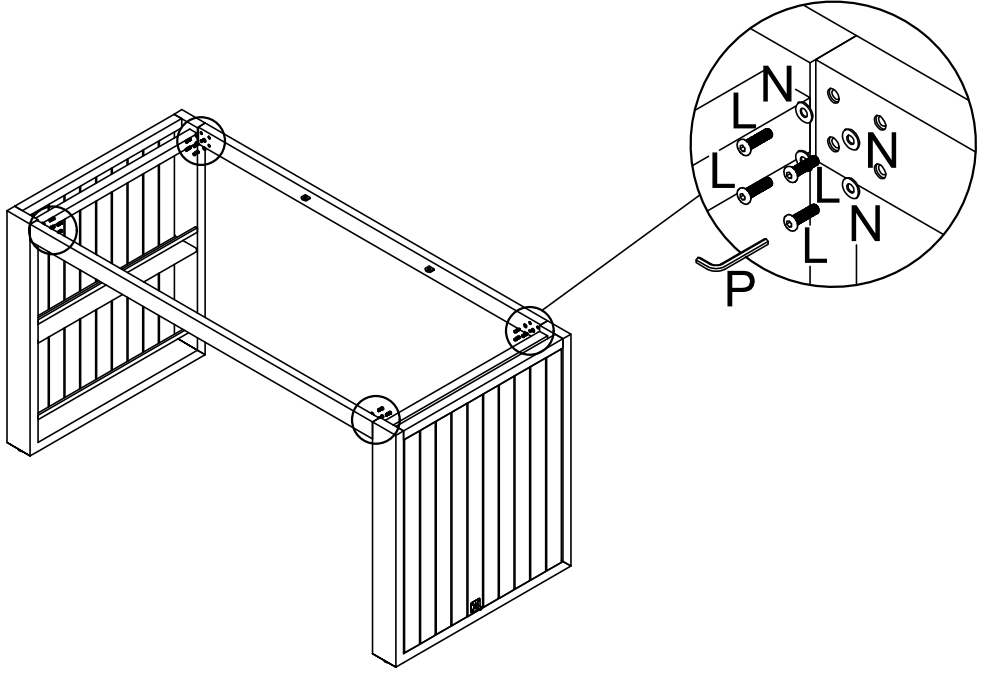

Assembly Instructions

A 1 PC	B 1 PC	C 1 PC	D 2 PCS	E 1 PC	F 1 PC
G 1 PC	H 1 PC	I 1/4x10mm 4PCS	J 1/4x20mm 16PCS	K 1/4x55mm 4PCS	L M8x16mm 16PCS
M Ø6*Ø18mm 20PCS	N Ø8*Ø20mm 16PCS	O 4mm 1 PC	P 5mm 1 PC	Q 19mm 1 PC	

STEP 1

STEP 2