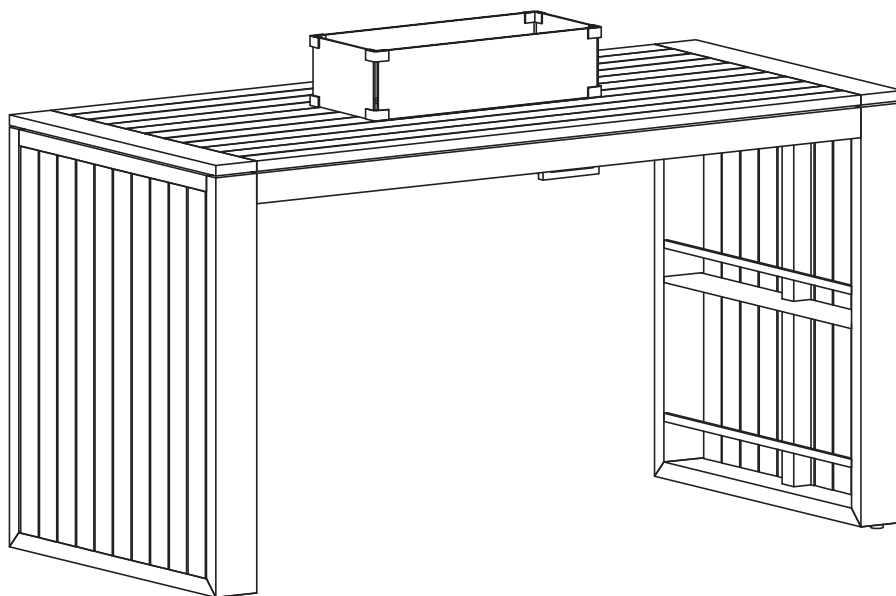

HARBOUR
L I F E S T Y L E

Assembly Instructions for Aluminum 6 Seat Bar Table with Teak Top

www.harbourlifestyle.co.uk

If you have any questions or require additional support, please contact the team at customerservices@harbourlifestyle.co.uk. Alternatively you can contact us via telephone on **01223 626006**.