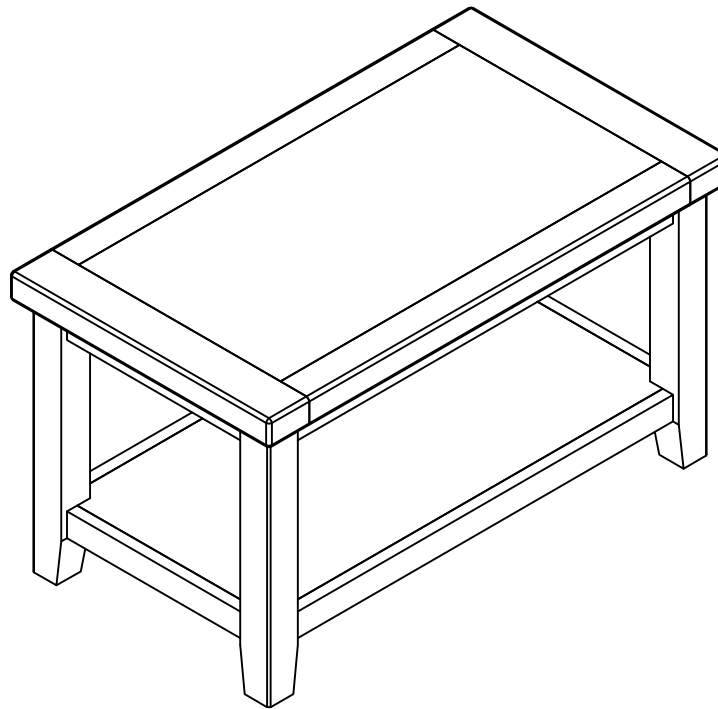

HARBOUR

LIFESTYLE

Instruction Manual for Large Coffee Table With Shelf

www.harbourlifestyle.co.uk

If you have any questions or require additional support, please contact the team at customerservices@harbourlifestyle.co.uk. Alternatively you can contact us via telephone on 0330 808 1744.