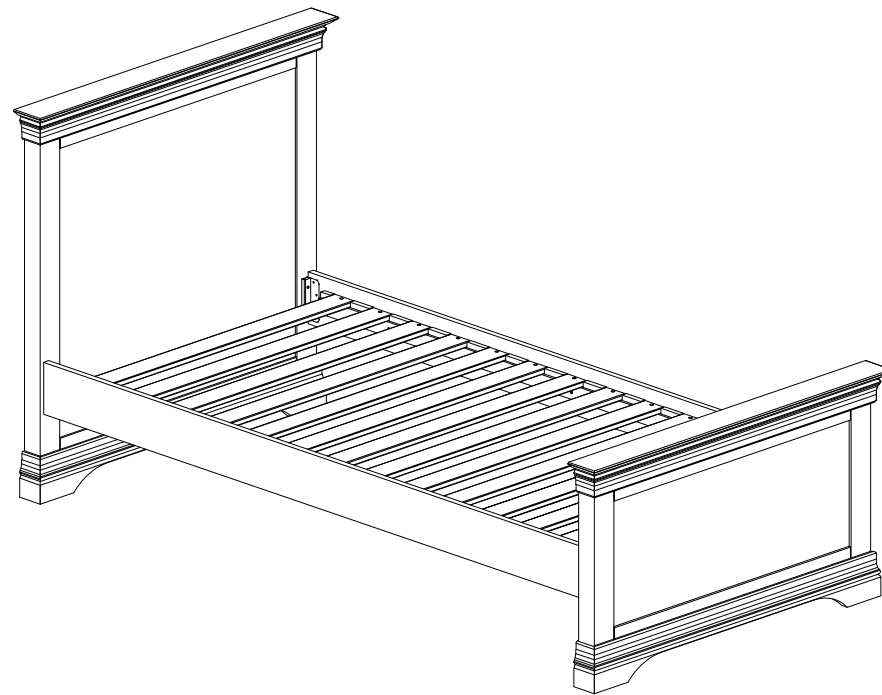

HARBOUR

LIFESTYLE

Instruction Manual for Single Bed

www.harbourlifestyle.co.uk

If you have any questions or require additional support, please contact the team at customerservices@harbourlifestyle.co.uk. Alternatively you can contact us via telephone on 0330 808 1744.

ASSEMBLY INSTRUCTION SINGLE BED

No	List of Hardware	Q.ty (pcs)
1	Bolts M6x10	8
2	Allen key 5	1
3	Small Screws M4x30	26