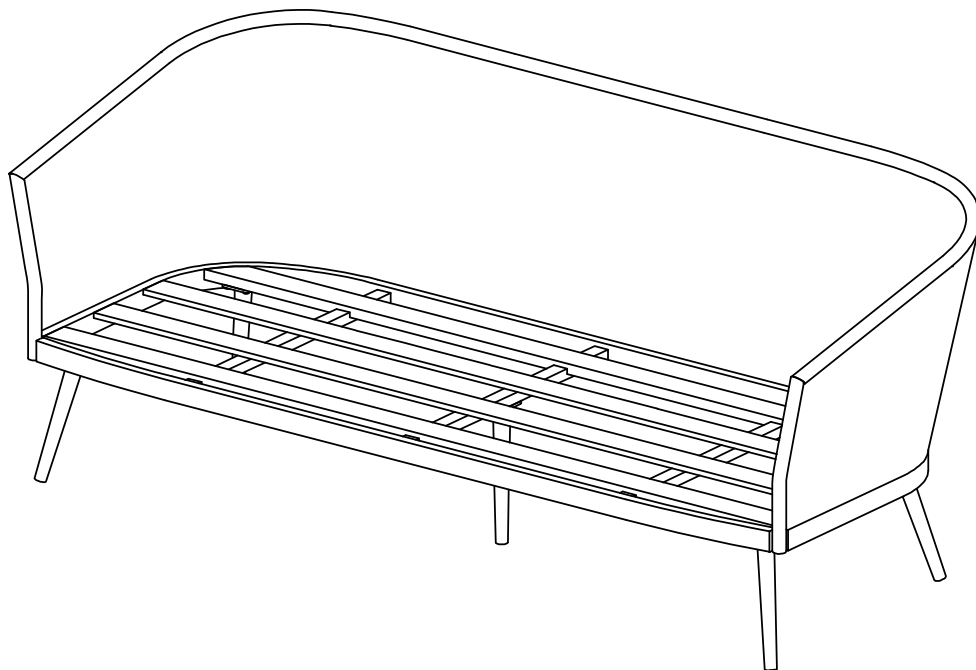

HARBOUR
L I F E S T Y L E

Assembly Instructions for Monterrey & Palma 3 Seat Sofa

www.harbourlifestyle.co.uk

If you have any questions or require additional support, please contact the team at customerservices@harbourlifestyle.co.uk. Alternatively you can contact us via telephone on **01223 626006**.