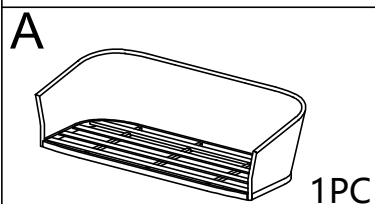

Assembly Instructions