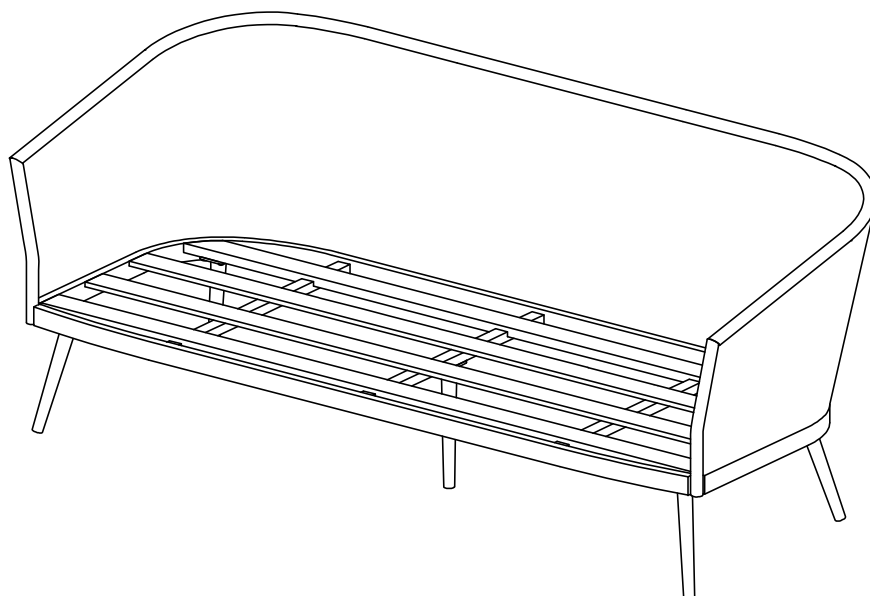

Assembly Instructions

step1

step2